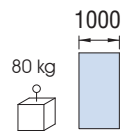

Easy V-1000 Easy 80 V-1100

V-1000

Montaggio a soffitto o a parete
1 o 2 ante scorrevoli.
Ceiling or wall installation 1 or 2 sliding panels.
Decken-bzw Wandmontage

$Y = H - 90$

$Y = H + 31$

V-1100

Montaggio a soffitto o a parete
1 o 2 ante scorrevoli.
Ceiling or wall installation 1 or 2 sliding panels.
Decken-bzw Wandmontage 1 bzw 2flügelig.

$Y1 = H - 82$

$Y1 = H + 31$

V-1100

Montaggio a soffitto o a muro con Profilo V-1104
Ceiling or wall installation with profile V-1104
Decken-bzw Wandmontage mit Profil V-1104

$Y1 = H - 82$
 $Y2 = H - 68$

$Y1 = H + 31$
 $Y2 = H + 43$