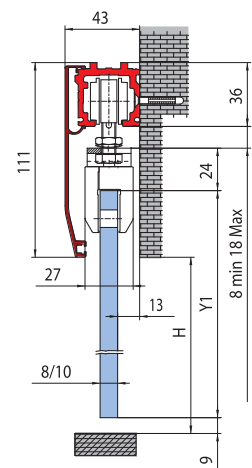

Easy V-1000 Easy 80 V-1100

V-1000

Montaggio a soffitto o a parete
1 o 2 ante scorrevoli.
Ceiling or wall installation 1 or 2 sliding panels.
Decken-bzw Wandmontage

$Y = H - 90$

$Y = H + 31$

V-1100

Montaggio a soffitto o a parete
1 o 2 ante scorrevoli.
Ceiling or wall installation 1 or 2 sliding panels.
Decken-bzw Wandmontage 1 bzw 2flügelig.

$Y1 = H - 82$

$Y1 = H + 31$

V-1100

Montaggio a soffitto o a muro con Profilo V-1104
Ceiling or wall installation with profile V-1104
Decken-bzw Wandmontage mit Profil V-1104

$Y1 = H - 82$
 $Y2 = H - 68$

$Y1 = H + 31$
 $Y2 = H + 43$