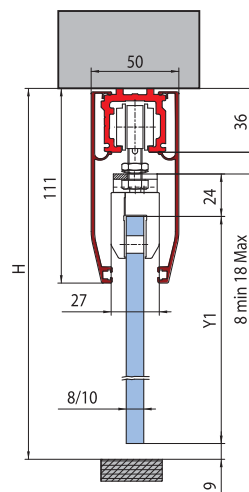

Easy V-1000 Easy 80 V-1100

V-1000

Montaggio a soffitto o a parete
1 o 2 ante scorrevoli.
Ceiling or wall installation 1 or 2 sliding panels.
Decken-bzw Wandmontage

$Y = H - 90$

$Y = H + 31$

V-1100

Montaggio a soffitto o a parete
1 o 2 ante scorrevoli.
Ceiling or wall installation 1 or 2 sliding panels.
Decken-bzw Wandmontage 1 bzw 2flügelig.

$Y1 = H - 82$

$Y1 = H + 31$

V-1100

Montaggio a soffitto o a muro con Profilo V-1104
Ceiling or wall installation with profile V-1104
Decken-bzw Wandmontage mit Profil V-1104

$Y1 = H - 82$
 $Y2 = H - 68$

$Y1 = H + 31$
 $Y2 = H + 43$