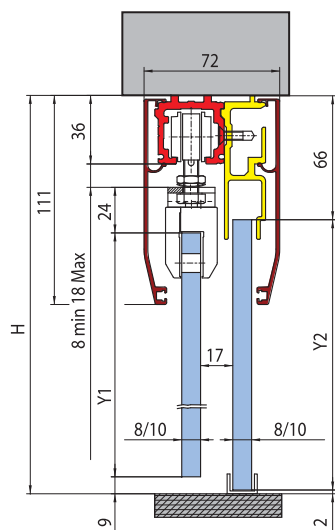

Easy V-1000 Easy 80 V-1100

V-1000

Montaggio a soffitto o a parete
1 o 2 ante scorrevoli.
Ceiling or wall installation 1 or 2 sliding panels.
Decken-bzw Wandmontage

$Y = H - 90$

$Y = H + 31$

V-1100

Montaggio a soffitto o a parete
1 o 2 ante scorrevoli.
Ceiling or wall installation 1 or 2 sliding panels.
Decken-bzw Wandmontage 1 bzw 2flügelig.

$Y1 = H - 82$

$Y1 = H + 31$

V-1100

Montaggio a soffitto o a muro con Profilo V-1104
Ceiling or wall installation with profile V-1104
Decken-bzw Wandmontage mit Profil V-1104

$Y1 = H - 82$
 $Y2 = H - 68$

$Y1 = H + 31$
 $Y2 = H + 43$