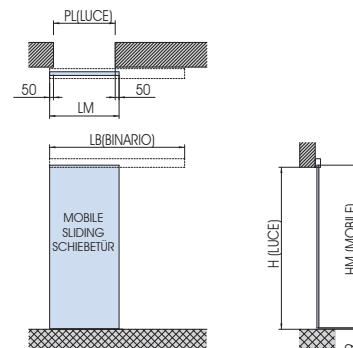

Easy V-1000 Easy 80 V-1100

V-1000

Montaggio a soffitto o a parete
1 o 2 ante scorrevoli.
Ceiling or wall installation 1 or 2 sliding panels.
Decken-bzw Wandmontage

$Y = H - 90$

$Y = H + 31$

V-1100

Montaggio a soffitto o a parete
1 o 2 ante scorrevoli.
Ceiling or wall installation 1 or 2 sliding panels.
Decken-bzw Wandmontage 1 bzw 2flügelig.

$Y1 = H - 82$

$Y1 = H + 31$

V-1100

Montaggio a soffitto o a muro con Profilo V-1104
Ceiling or wall installation with profile V-1104
Decken-bzw Wandmontage mit Profil V-1104

$Y1 = H - 82$
 $Y2 = H - 68$

$Y1 = H + 31$
 $Y2 = H + 43$

**V-1000 set 1
V-1100 set 1**

**V-1000 set 2
V-1100 set 2**

V-1000

AN = Alluminio anodizzato
Aluminium anodized
Aluminium Silberfarbig

V-1100

AN = Alluminio anodizzato
Aluminium anodized
Aluminium Silberfarbig