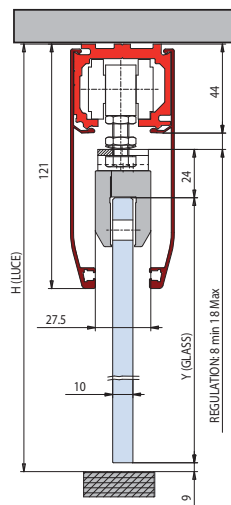

Easy V-1000 Easy 80 V-1100

V-1000

Montaggio a soffitto o a parete
1 o 2 ante scorrevoli.
Ceiling or wall installation 1 or 2 sliding panels.
Decken-bzw Wandmontage

$Y = H - 90$

$Y = H + 31$

V-1100

Montaggio a soffitto o a parete
1 o 2 ante scorrevoli.
Ceiling or wall installation 1 or 2 sliding panels.
Decken-bzw Wandmontage 1 bzw 2flügelig.

$Y1 = H - 82$

$Y1 = H + 31$

V-1100

Montaggio a soffitto o a muro con Profilo V-1104
Ceiling or wall installation with profile V-1104
Decken-bzw Wandmontage mit Profil V-1104

$Y1 = H - 82$
 $Y2 = H - 68$

$Y1 = H + 31$
 $Y2 = H + 43$