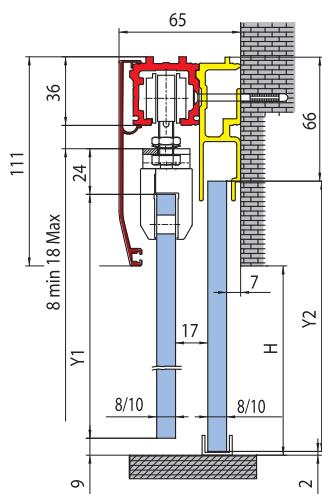

Easy V-1000 Easy 80 V-1100

V-1000

Montaggio a soffitto o a parete
1 o 2 ante scorrevoli.
Ceiling or wall installation 1 or 2 sliding panels.
Decken-bzw Wandmontage

$Y = H - 90$

$Y = H + 31$

V-1100

Montaggio a soffitto o a parete
1 o 2 ante scorrevoli.
Ceiling or wall installation 1 or 2 sliding panels.
Decken-bzw Wandmontage 1 bzw 2flügelig.

$Y1 = H - 82$

$Y1 = H + 31$

V-1100

Montaggio a soffitto o a muro con Profilo V-1104
Ceiling or wall installation with profile V-1104
Decken-bzw Wandmontage mit Profil V-1104

$Y1 = H - 82$
 $Y2 = H - 68$

$Y1 = H + 31$
 $Y2 = H + 43$

**V-1000 set 1
V-1100 set 1**

**V-1000 set 2
V-1100 set 2**

V-1000

AN = Alluminio anodizzato
Aluminium anodized
Aluminium Silberfarbig

V-1100

AN = Alluminio anodizzato
Aluminium anodized
Aluminium Silberfarbig