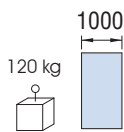

Easy V-1000 Easy 80 V-1100

V-1000

Montaggio a soffitto o a parete
1 o 2 ante scorrevoli.
Ceiling or wall installation 1 or 2 sliding panels.
Decken-bzw Wandmontage

$Y = H - 90$

$Y = H + 31$

V-1100

Montaggio a soffitto o a parete
1 o 2 ante scorrevoli.
Ceiling or wall installation 1 or 2 sliding panels.
Decken-bzw Wandmontage 1 bzw 2flügelig.

$Y1 = H - 82$

$Y1 = H + 31$

V-1100

Montaggio a soffitto o a muro con Profilo V-1104
Ceiling or wall installation with profile V-1104
Decken-bzw Wandmontage mit Profil V-1104

$Y1 = H - 82$
 $Y2 = H - 68$

$Y1 = H + 31$
 $Y2 = H + 43$