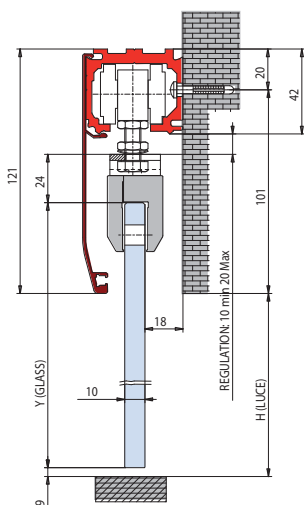

Easy V-1000 Easy 80 V-1100

V-1000

Montaggio a soffitto o a parete
1 o 2 ante scorrevoli.
Ceiling or wall installation 1 or 2 sliding panels.
Decken-bzw Wandmontage

$Y = H - 90$

$Y = H + 31$

V-1100

Montaggio a soffitto o a parete
1 o 2 ante scorrevoli.
Ceiling or wall installation 1 or 2 sliding panels.
Decken-bzw Wandmontage 1 bzw 2flügelig.

$Y1 = H - 82$

$Y1 = H + 31$

V-1100

Montaggio a soffitto o a muro con Profilo V-1104
Ceiling or wall installation with profile V-1104
Decken-bzw Wandmontage mit Profil V-1104

$Y1 = H - 82$
 $Y2 = H - 68$

$Y1 = H + 31$
 $Y2 = H + 43$