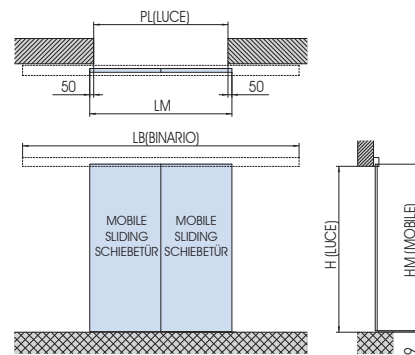

Easy V-1000 Easy 80 V-1100

V-1000

Montaggio a soffitto o a parete
1 o 2 ante scorrevoli.
Ceiling or wall installation 1 or 2 sliding panels.
Decken-bzw Wandmontage

$Y = H - 90$

$Y = H + 31$

V-1100

Montaggio a soffitto o a parete
1 o 2 ante scorrevoli.
Ceiling or wall installation 1 or 2 sliding panels.
Decken-bzw Wandmontage 1 bzw 2flügelig.

$Y1 = H - 82$

$Y1 = H + 31$

V-1100

Montaggio a soffitto o a muro con Profilo V-1104
Ceiling or wall installation with profile V-1104
Decken-bzw Wandmontage mit Profil V-1104

$Y1 = H - 82$
 $Y2 = H - 68$

$Y1 = H + 31$
 $Y2 = H + 43$

**V-1000 set 1
V-1100 set 1**

**V-1000 set 2
V-1100 set 2**

V-1000

AN = Alluminio anodizzato
Aluminium anodized
Aluminium Silberfarbig

V-1100

AN = Alluminio anodizzato
Aluminium anodized
Aluminium Silberfarbig